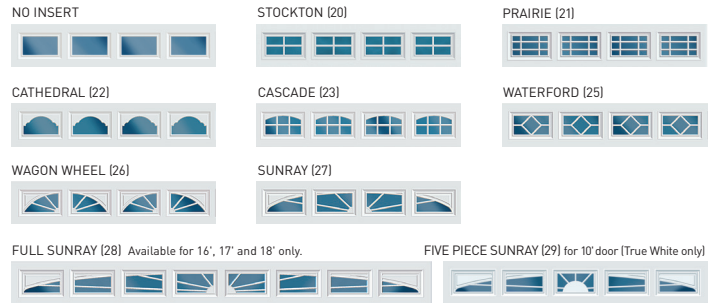

SHORT PANEL