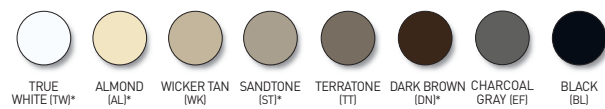

Colors

Amarr Color Zone
Over 800 Sherwin-Williams paint colors; approved color list is at amarr.com/amarr_color_zone.
Check your local Sherwin-Williams store for paint chips.