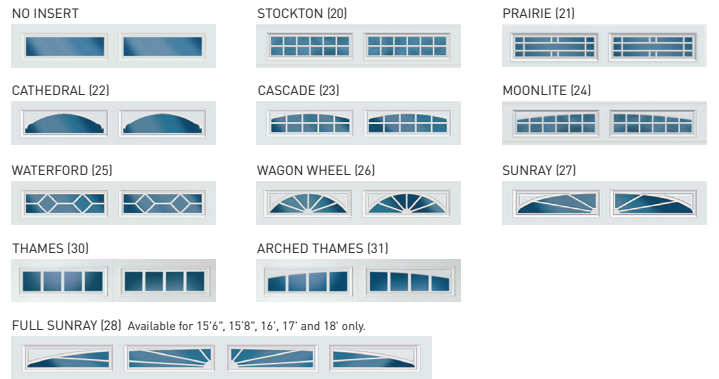

Construction

LI1000

Single-Layer: Steel

- Heavy-duty Exterior Steel
- Durable, Reliable, Low Maintenance

LI2000

Double-Layer: Steel + Insulation

- Heavy-duty Exterior Steel
- Durable, Reliable, Low Maintenance
- Environmentally Safe Polystyrene Thermal Insulation with Vinyl Backing
- Energy Efficient
- Quiet Operation

LI3138/LI3000

Triple-Layer: Steel + Insulation + Steel

- Heavy-duty Exterior and Interior Steel
- Durable, Reliable, Low Maintenance
- Environmentally Safe Polystyrene Thermal Insulation
- Two Energy Efficiency Options
- Extra Quiet Operation

Specifications

	AMARR LINCOLN LI1000	AMARR LINCOLN LI2000	AMARR LINCOLN LI3138	AMARR LINCOLN LI3000
PANEL DESIGNS				
Short	•	•	•	•
Long	•	•	•	•
Flush (Steel Embossment)	Stucco	Stucco	Woodgrain	Woodgrain
Ribbed			CURRENTLY UNAVAILABLE	CURRENTLY UNAVAILABLE
INSULATION¹		Polystyrene	Polystyrene	Polystyrene
R-VALUE²		6.64	6.48	9.05
DOOR THICKNESS	2" (5.1cm)	2" (5.1cm)	1-3/8" (3.5cm)	2" (5.1cm)
STEEL THICKNESS	25 ga	25 ga	27/27 ga	27/27 ga
INSULATED GLASS OPTION[†]			•	•
WIND LOAD³ AVAILABLE	•	•	•	•
PAINT FINISH WARRANTY⁴	15 Years	25 Years	Lifetime	Lifetime
WORKMANSHIP/HARDWARE WARRANTY⁴	1 Year	2 Years	3 Years	3 Years

Colors

Amarr Color Zone
Over 800 Sherwin-Williams paint colors; approved color list is at amarr.com/amarr_color_zone.
Check your local Sherwin-Williams store for paint chips.

Glass Options

Insulated glass* available in Clear, Frost and Dark Tint.

DecraTrim Window Inserts

Window inserts shown on Clear glass; inserts also available with Obscure, Frost and Dark Tint glass.

SHORT PANEL

LONG PANEL

DecraGlass™ Windows

SHORT PANEL

LONG PANEL

Mosaic Window Options

The choice is yours.